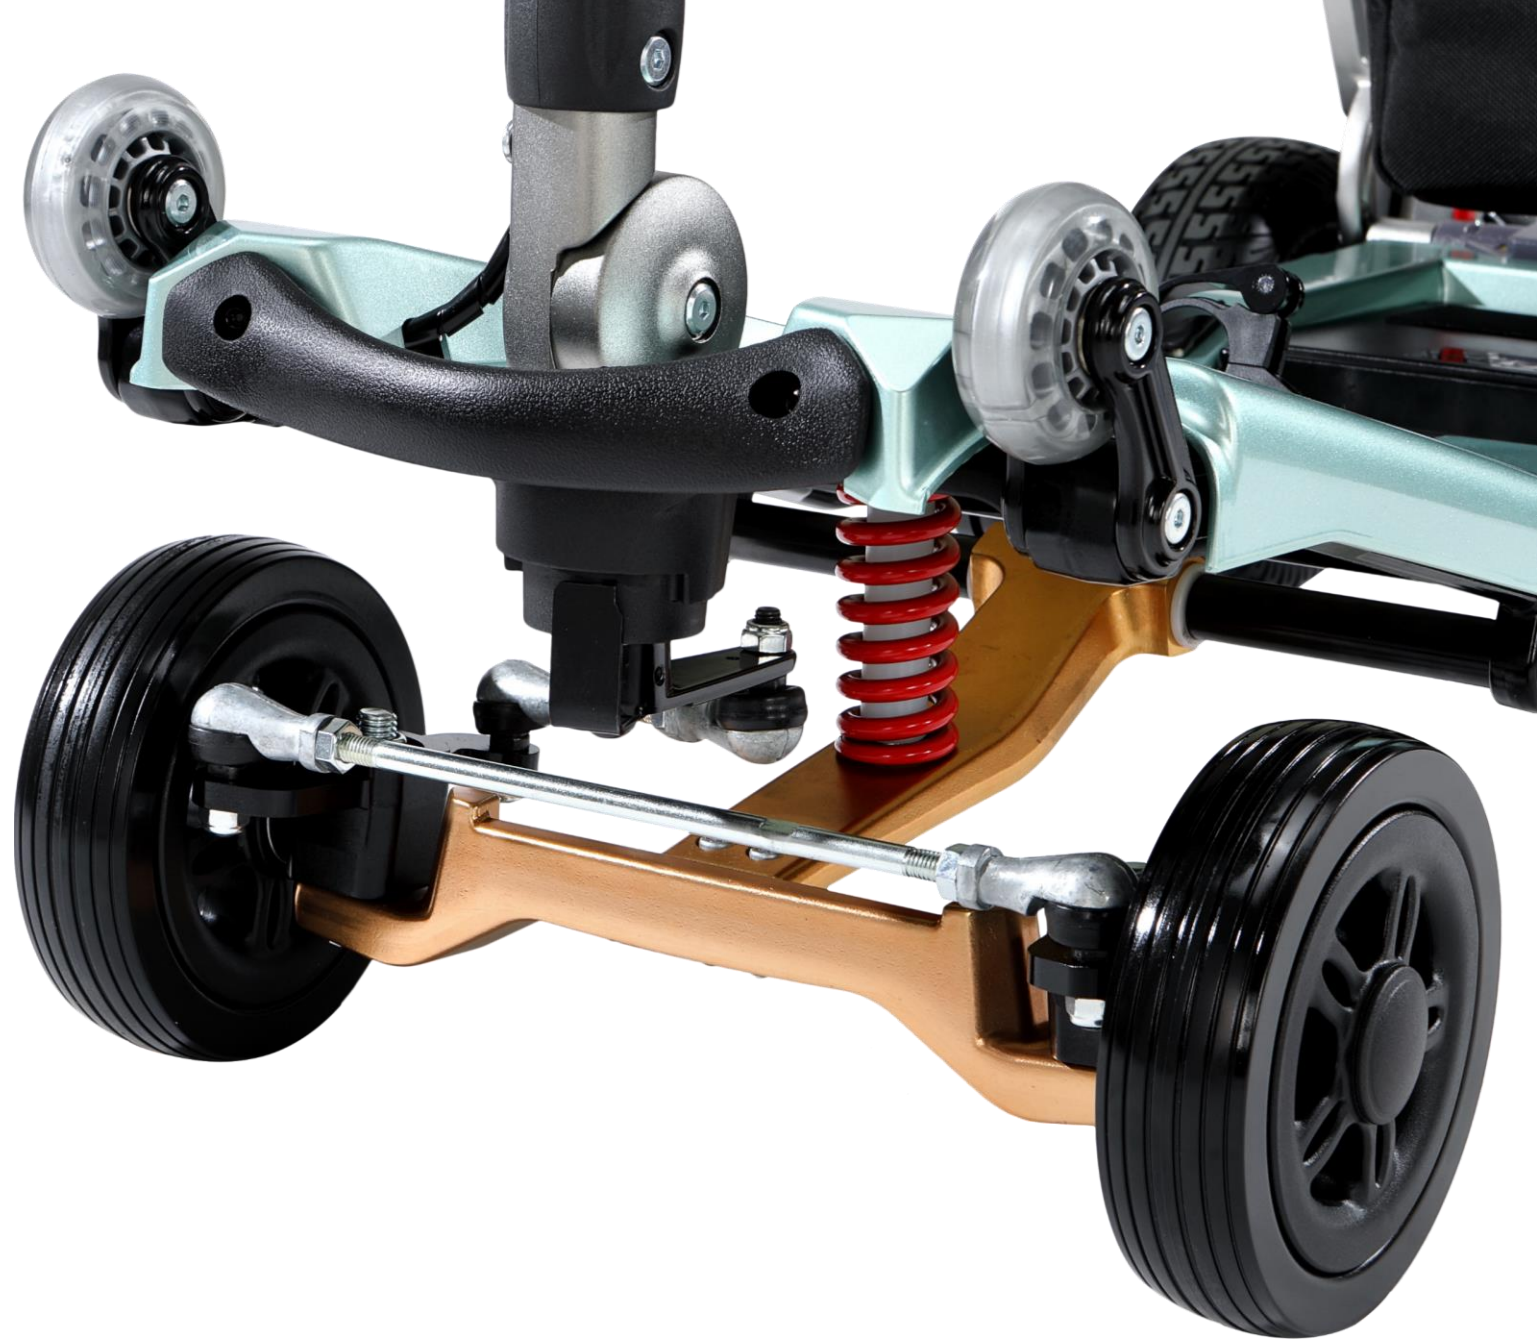

## SAFETY

Intelligent designs to ensure your riding is safety.

Luggie **Elite** is featured 320lbs, extendable, handle bar, and 16" seat. Plus 3 and Plus 4 are available to Elite line. Equipped with 10.5ah battery.

[360 view](#)

SAME: LED battery indicator, seat height adjustable, armrest, SuperCharger

[360 view](#)

Luggie **Super** is featured 360lbs, extended handle bar, and 17" seat. Luggie Plus 3 and Luggie Plus 4 are available to Super line. Equipped with 16.5ah battery and 8.5ah battery.

PLUS 4 is 3-wheel  
turning radius  
but 4-wheel stability

NO NEED to compromise your  
stability demands for true 4-wheel  
scooter.

Plus 4 is the smallest turning radius  
in the market, only 36".

### SMART TURN

HANDS-FREE speed control.

Mounted to a rigid and lightweight subframe, assist precise speed controlling response by turning angle. This is effective to assure the riders feel more safety in varying riding scenario.